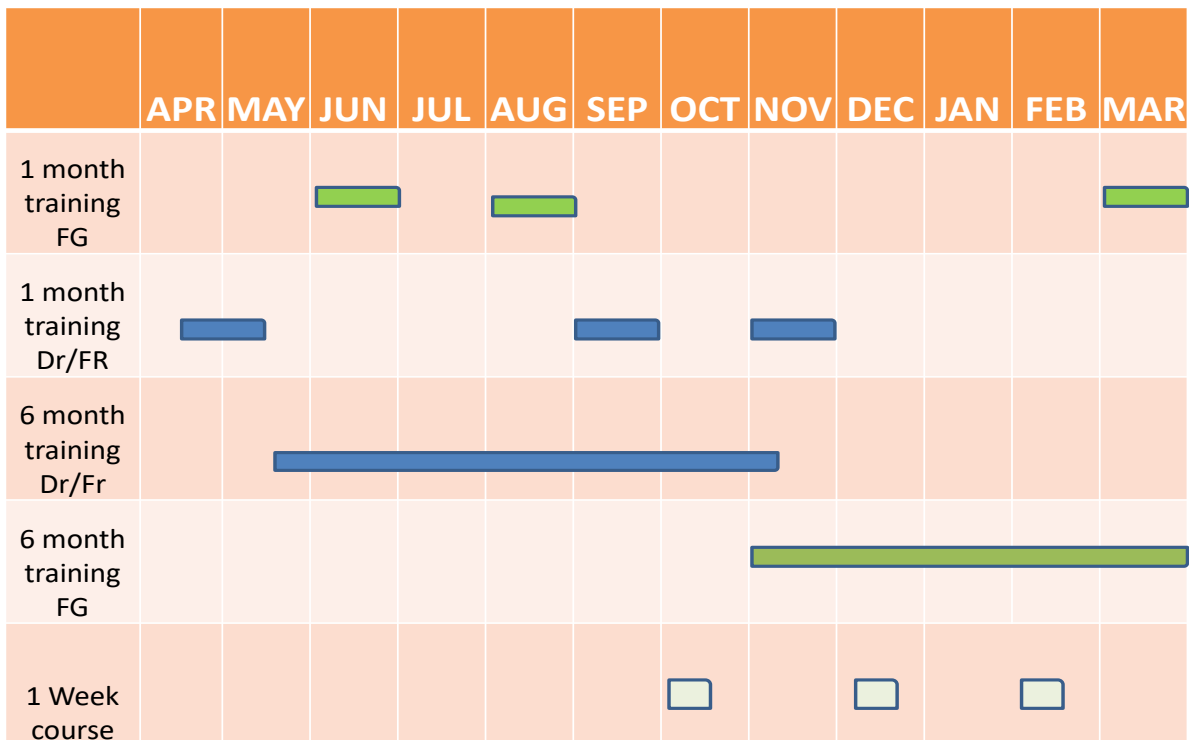

Hijli

Dowhill

Rajabhatkawa/Sukna

	APR	MAY	JUN	JUL	AUG	SEP	OCT	NOV	DEC	JAN	FEB	MAR
1 month training FG												
1 Week course				