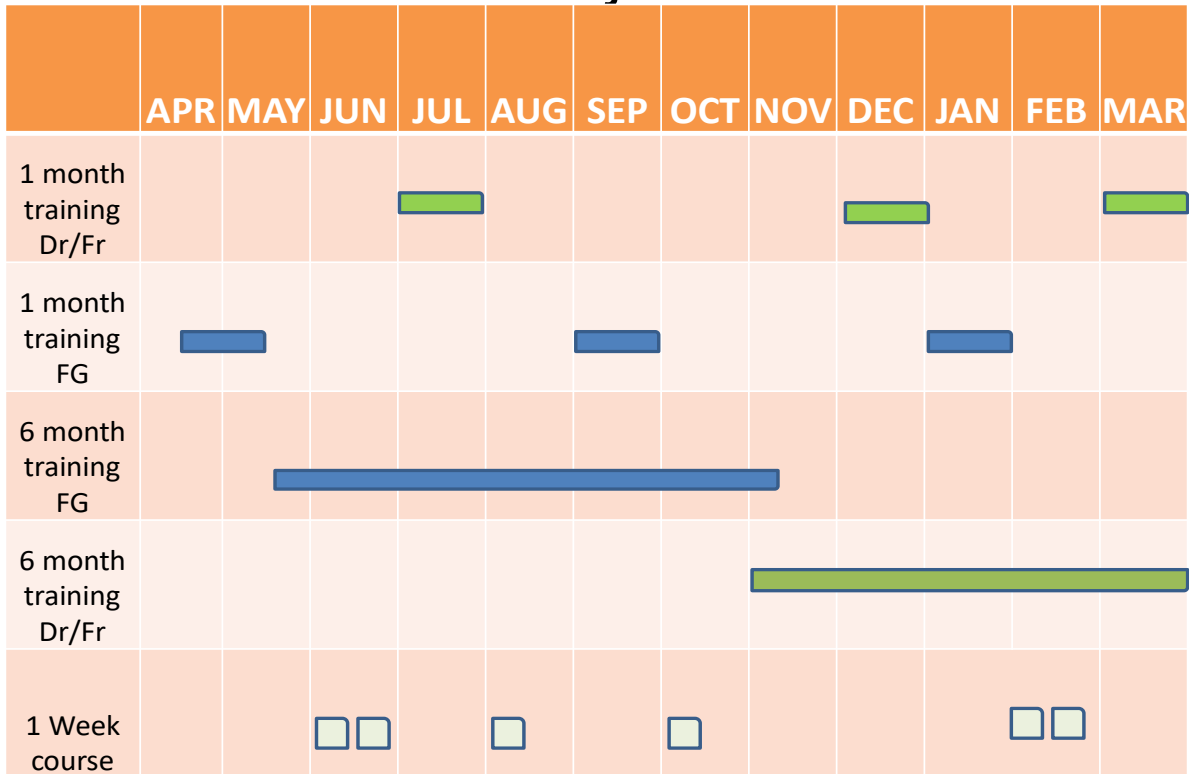

Hijli

Dowhill

Rajabhatkawa/Sukna

	APR	MAY	JUN	JUL	AUG	SEP	OCT	NOV	DEC	JAN	FEB	MAR
1 month training FG												
1 Week course				